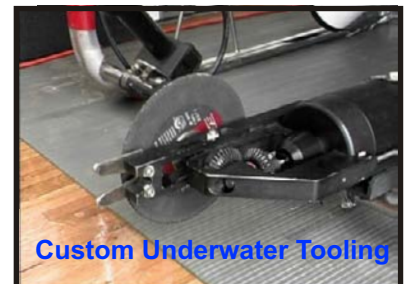

### Services

Fly Away ROV and  
Commercial Diving Services

Removal of Derelict Fishing  
Gear (ROV or Diver)

Cable Protection System  
Installation

Cable route survey

Cable lay support

Dredging

High pressure water blasting

### Systems

Inspection Class ROV's (fly-  
away systems)

Heavy Work Class ROV's

Commercial Diving (surface  
supplied air, mixed gas &  
saturation)

Crawlers

USBL Tracking and  
Positioning systems

Side scan sonar

Imaging Sonar

Ocean-Going Fast response  
vessels

Commercial Diving Services

Fly Away Systems Mobilized 24/7

Custom Underwater Tooling

VISIT US ON THE WEB AT: [www.ballarddiving.com](http://www.ballarddiving.com)